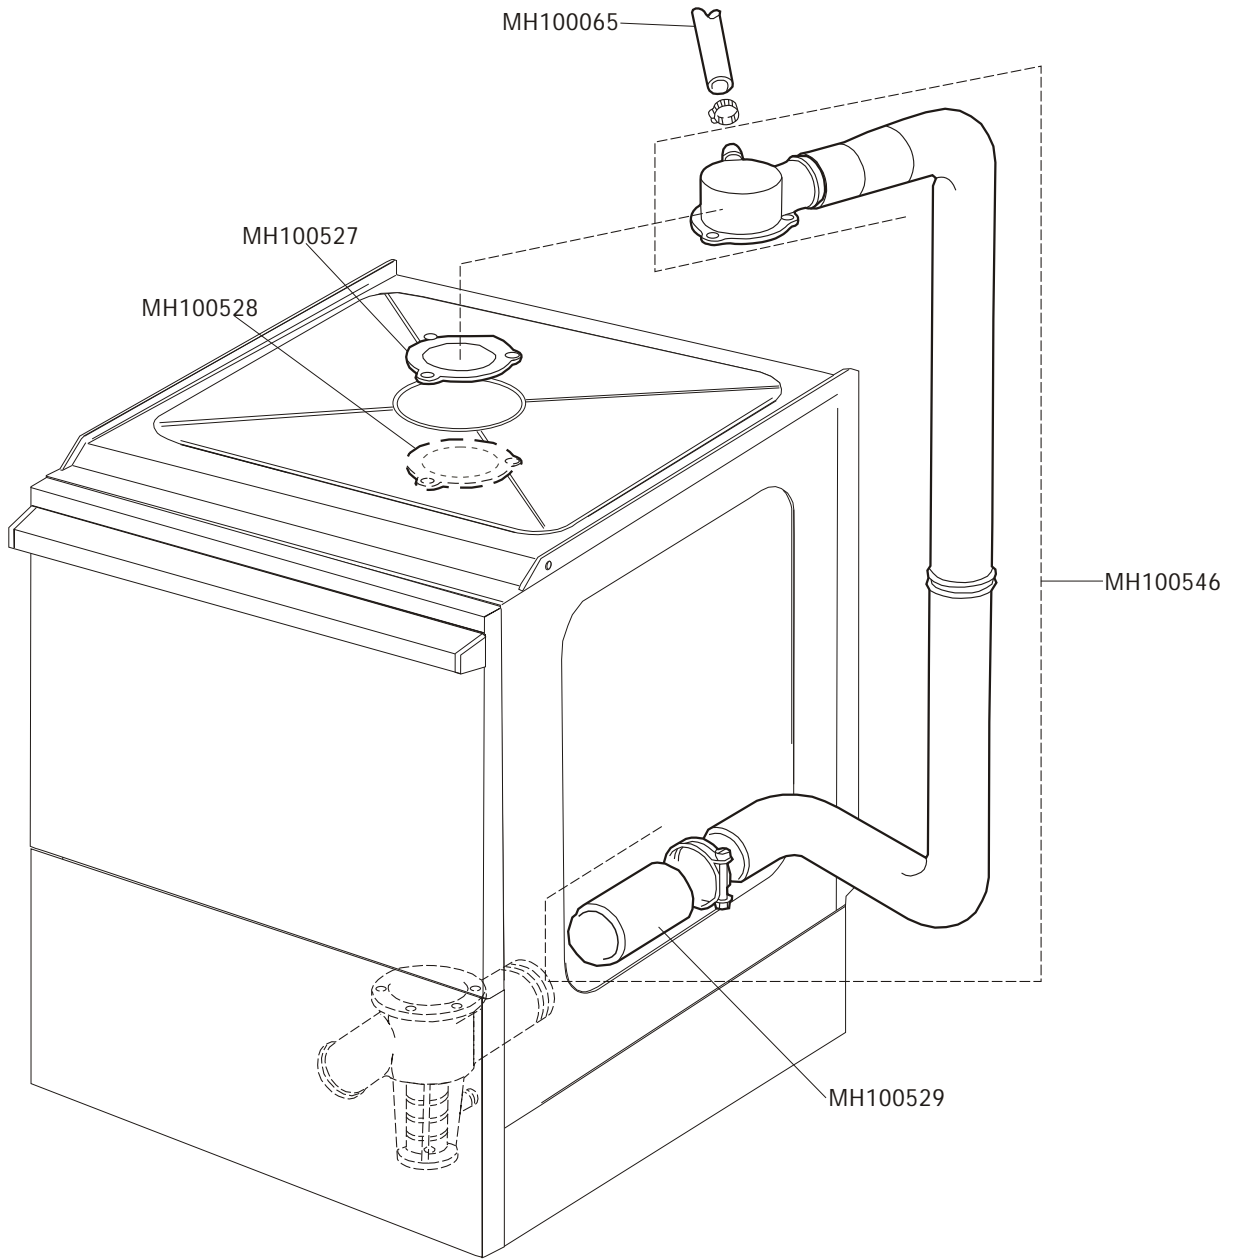

C50/C5

Parts Drawings

All spares available from

**The Engine Shed
Top Station Road
Brackley
Tel 01280 845344
Fax 01280 845345**

6

Motor data plate information

FIR
TIPO 0237
HP 0.8
A 3.7

B. 237

MH100533 (230V- 50Hz)

Wash pump complete

Spares use either parts for model B.237 or T.173

T. 173

Motor data plate information

LGB
0.6 Kw
A 3.8