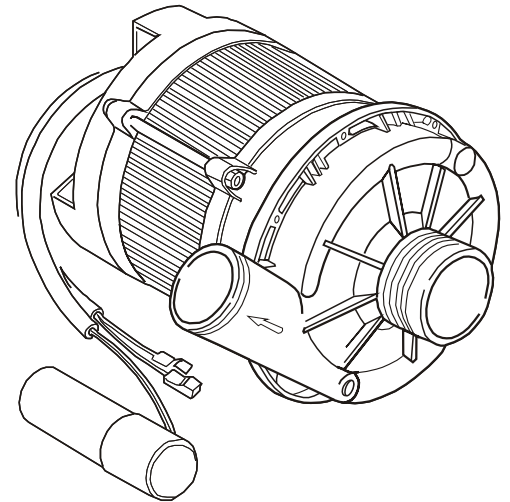

C50/C5

Parts Drawings

All spares available from

**The Engine Shed
Top Station Road
Brackley
Tel 01280 845344
Fax 01280 845345**

6

Motor data plate information

FIR
TIPO 0237
HP 0.8
A 3.7

B. 237

MH100533 (230V- 50Hz)

Wash pump complete

Spares use either parts for model B.237 or T.173

T. 173

Motor data plate information

LGB
0.6 Kw
A 3.8