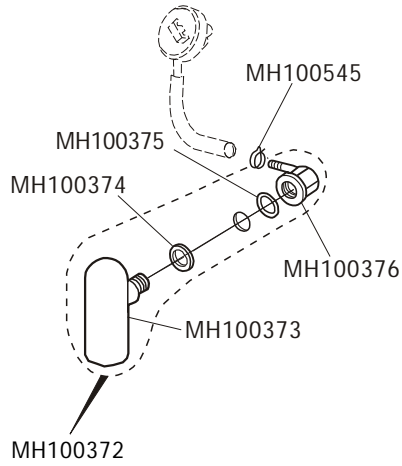

C50/C5

Parts Drawings

All spares available from

**The Engine Shed
Top Station Road
Brackley
Tel 01280 845344
Fax 01280 845345**

6

Motor data plate information

FIR
TIPO 0237
HP 0.8
A 3.7

B. 237

MH100533 (230V- 50Hz)

Wash pump complete

Spares use either parts for model B.237 or T.173

T. 173

Motor data plate information

LGB
0.6 Kw
A 3.8