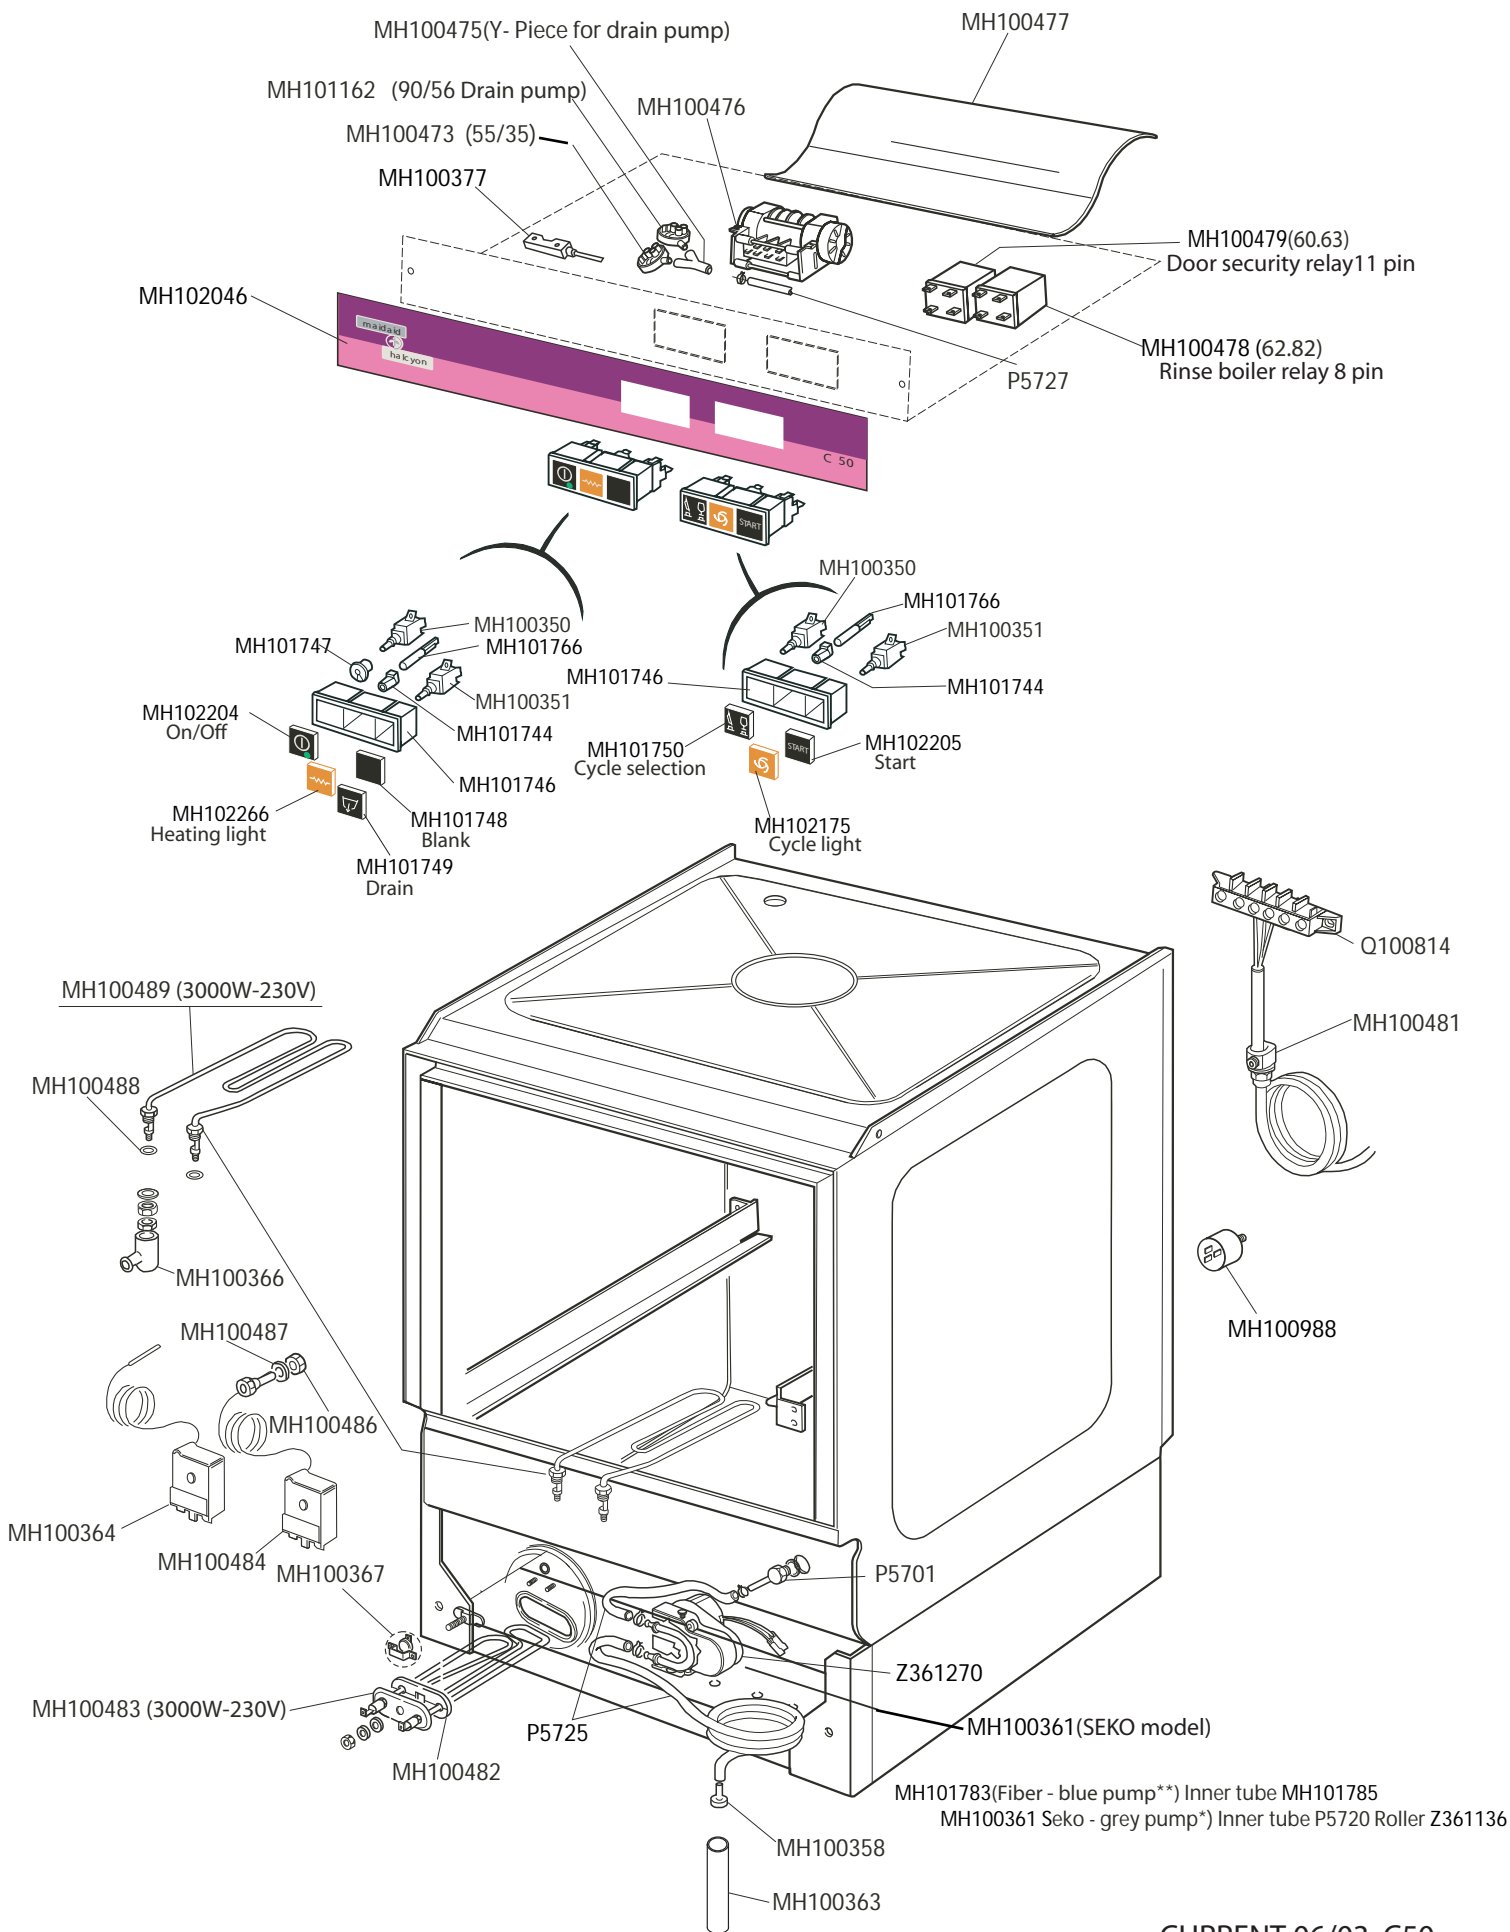

C50/C5

Parts Drawings

All spares available from

**The Engine Shed
Top Station Road
Brackley
Tel 01280 845344
Fax 01280 845345**

6

Motor data plate information

FIR
TIPO 0237
HP 0.8
A 3.7

B. 237

MH100533 (230V- 50Hz)

Wash pump complete

Spares use either parts for model B.237 or T.173

T. 173

Motor data plate information

LGB
0.6 Kw
A 3.8