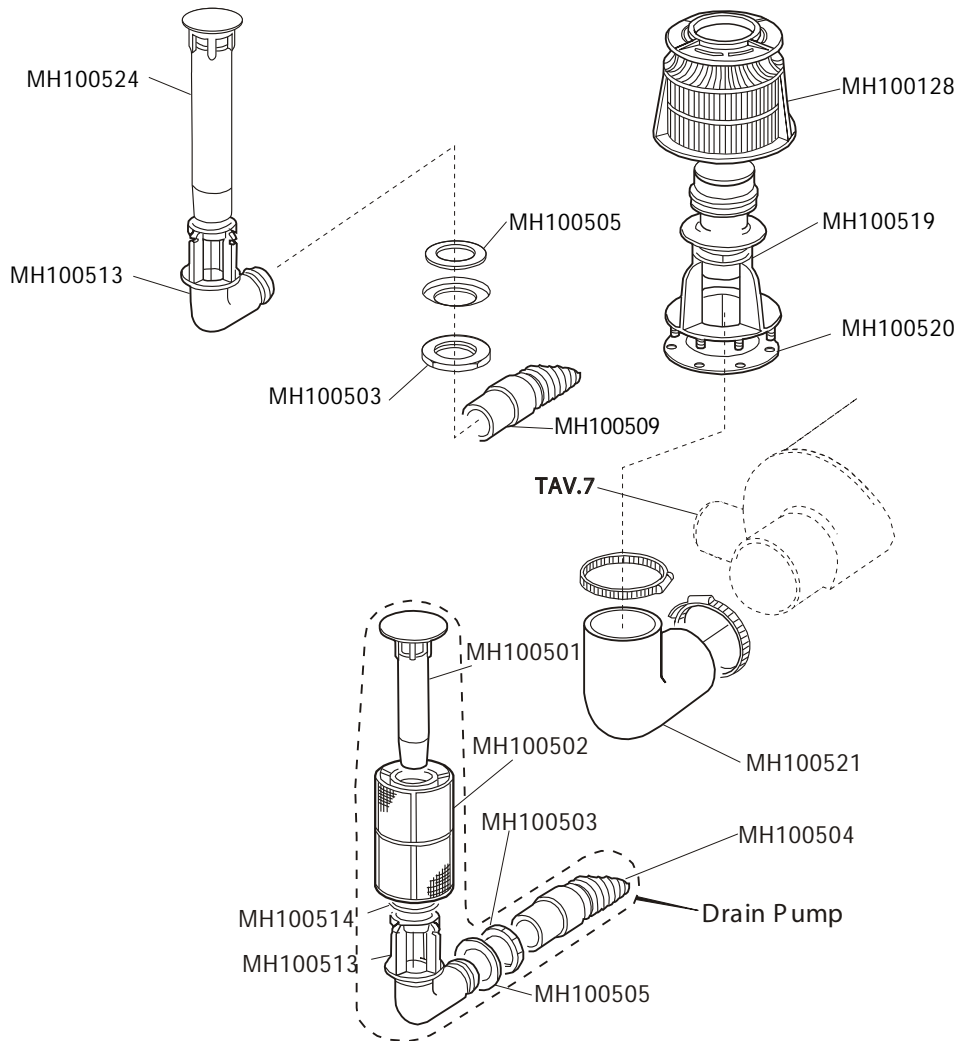

C50/C5

Parts Drawings

All spares available from

**The Engine Shed
Top Station Road
Brackley
Tel 01280 845344
Fax 01280 845345**

6

Motor data plate information

FIR
TIPO 0237
HP 0.8
A 3.7

B. 237

MH100533 (230V- 50Hz)

Wash pump complete

Spares use either parts for model B.237 or T.173

T. 173

Motor data plate information

LGB
0.6 Kw
A 3.8