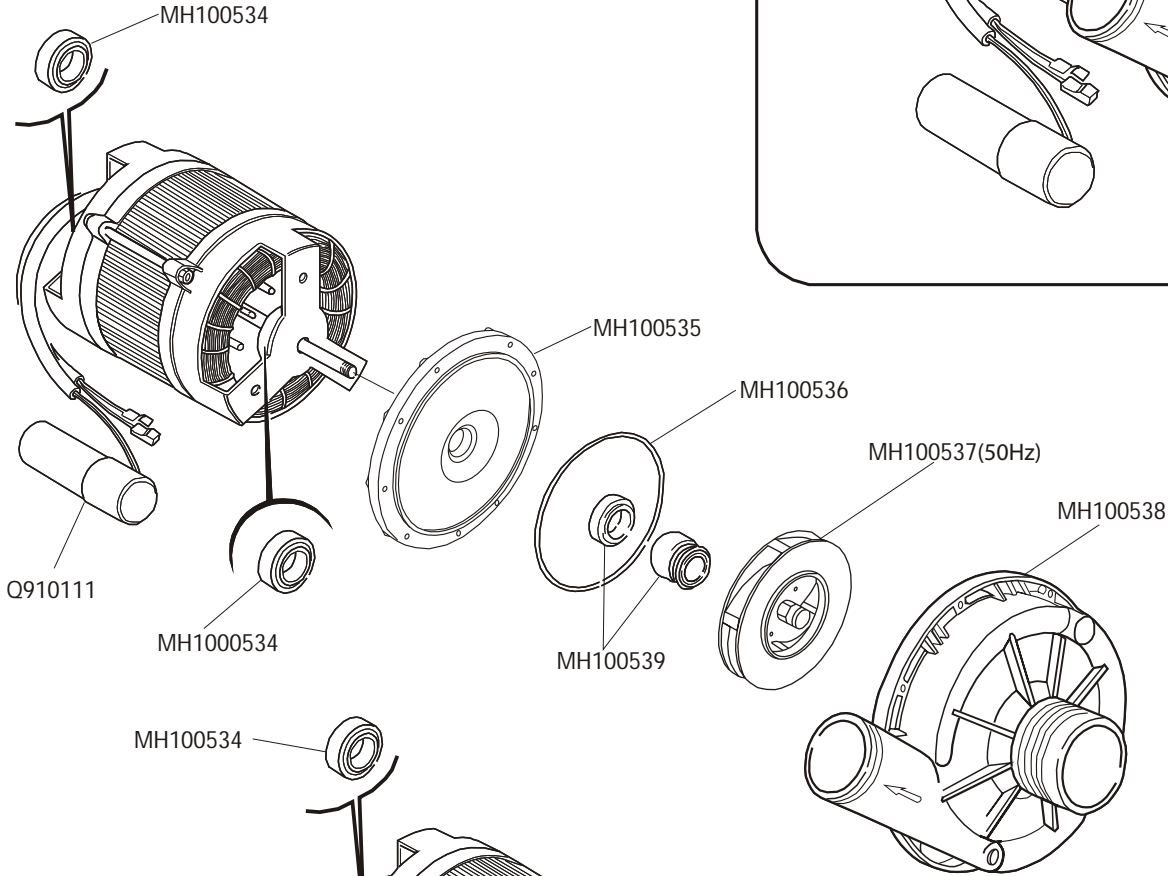

C50/C5

Parts Drawings

All spares available from

**The Engine Shed
Top Station Road
Brackley
Tel 01280 845344
Fax 01280 845345**

6

Motor data plate information

FIR
TIPO 0237
HP 0.8
A 3.7

B. 237

MH100533 (230V- 50Hz)

Wash pump complete

Spares use either parts for model B.237 or T.173

T. 173

Motor data plate information

LGB
0.6 Kw
A 3.8