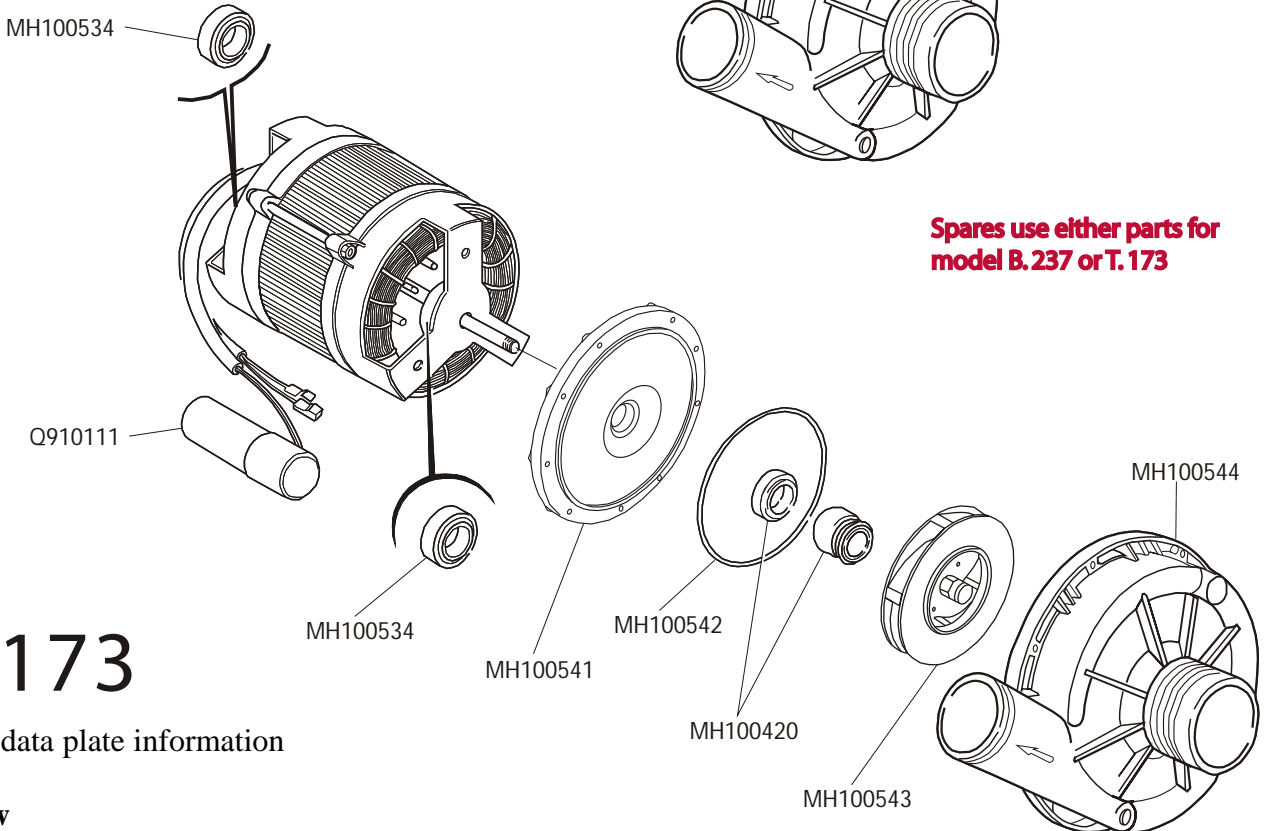

C50/C5

Parts Drawings

All spares available from

**The Engine Shed
Top Station Road
Brackley
Tel 01280 845344
Fax 01280 845345**

6

Motor data plate information

FIR
TIPO 0237
HP 0.8
A 3.7

B. 237

MH100533 (230V- 50Hz)

Wash pump complete

Spares use either parts for model B.237 or T.173

T. 173

Motor data plate information

LGB
0.6 Kw
A 3.8