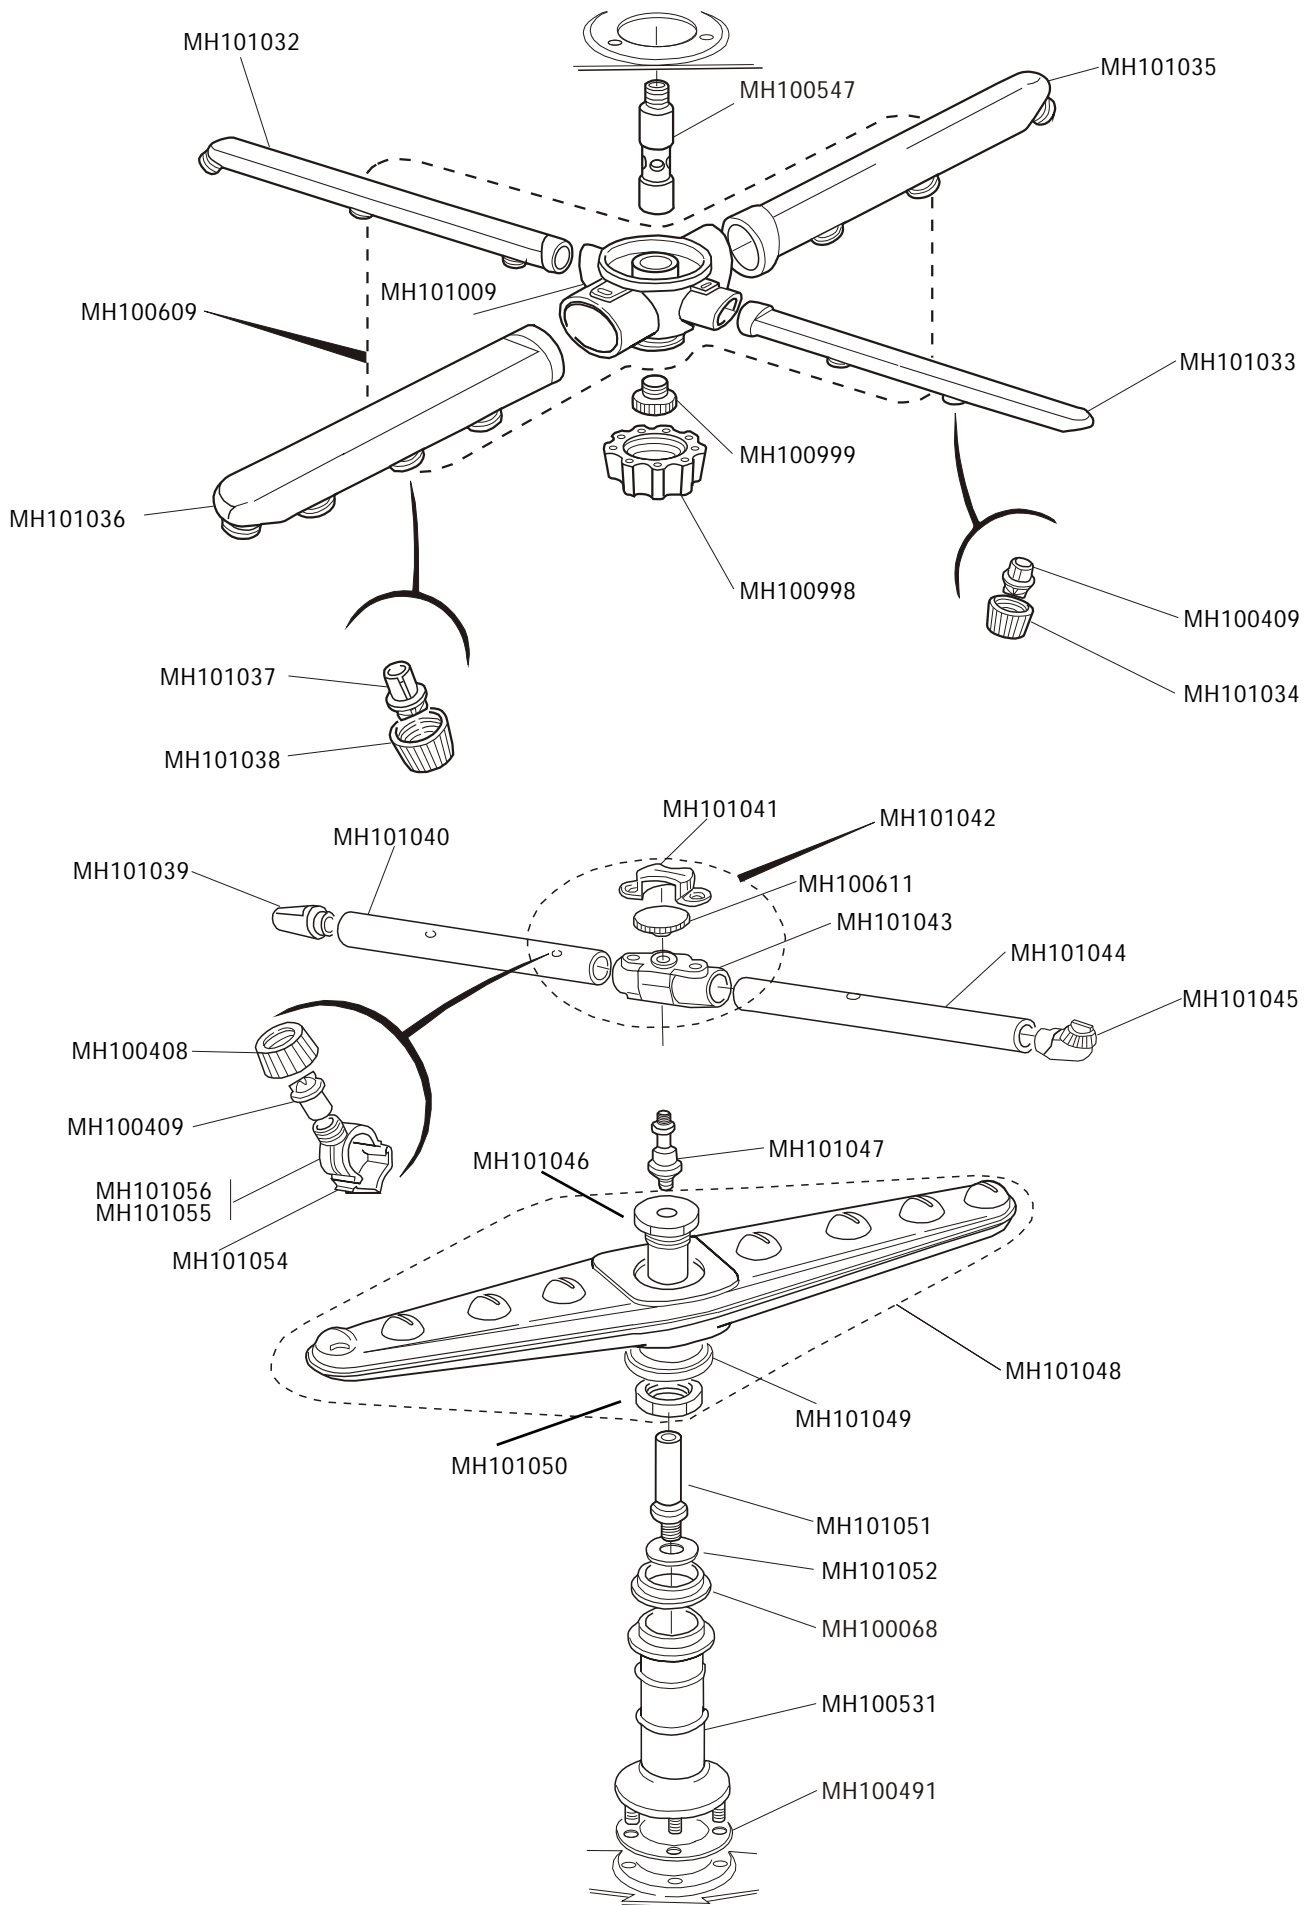

C50/C5

Parts Drawings

All spares available from

**The Engine Shed
Top Station Road
Brackley
Tel 01280 845344
Fax 01280 845345**

6

Motor data plate information

FIR
TIPO 0237
HP 0.8
A 3.7

B. 237

MH100533 (230V- 50Hz)

Wash pump complete

Spares use either parts for model B.237 or T.173

T. 173

Motor data plate information

LGB
0.6 Kw
A 3.8