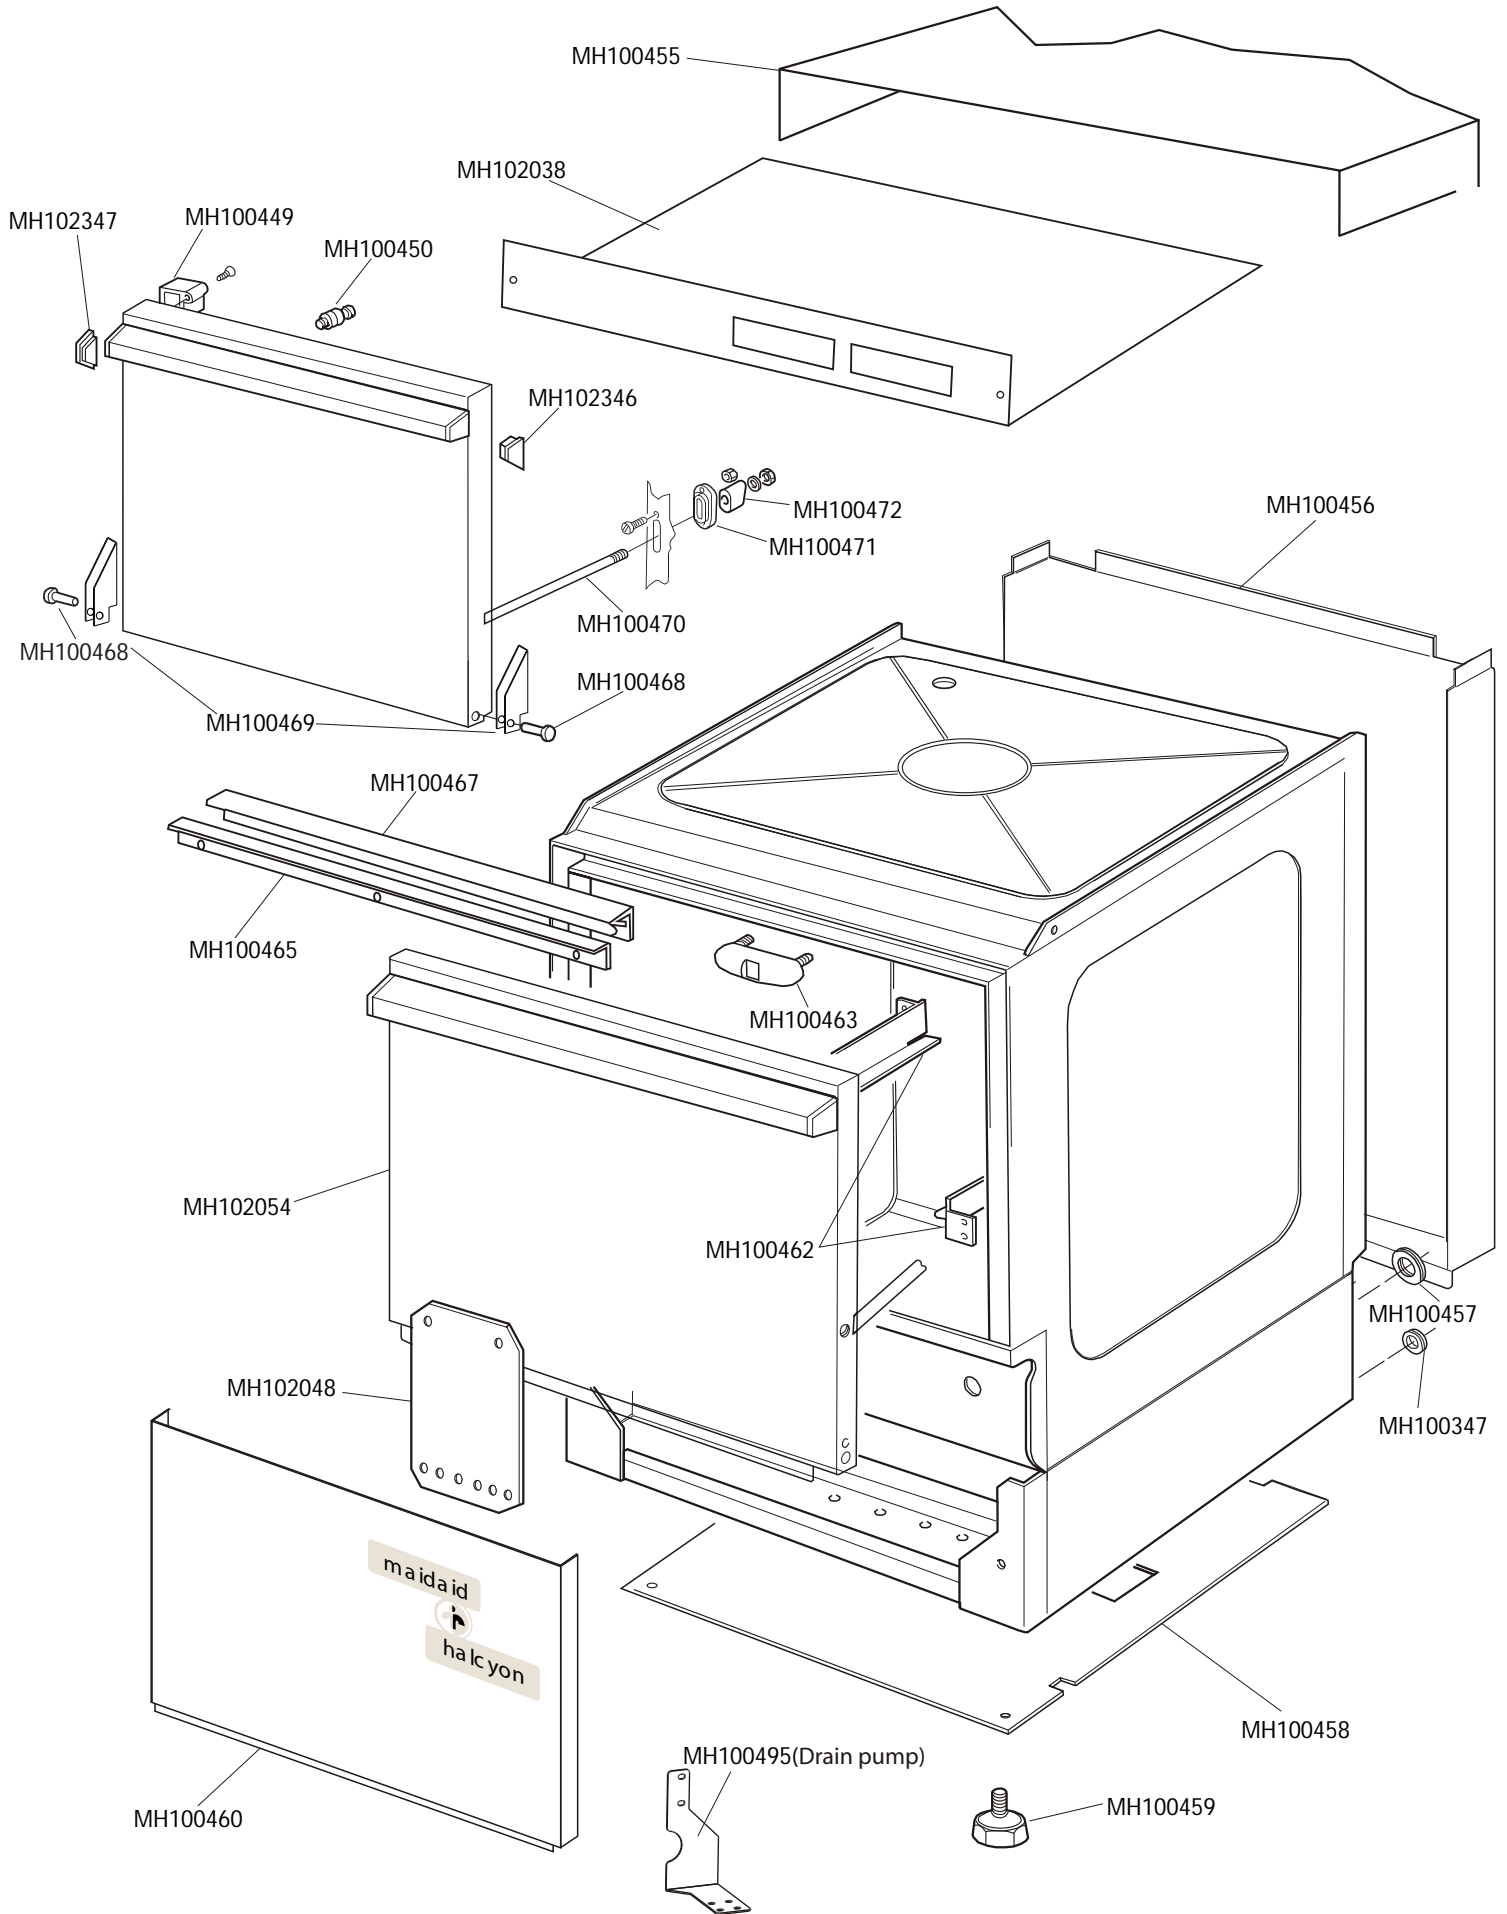

C50/C5

Parts Drawings

All spares available from

**The Engine Shed
Top Station Road
Brackley
Tel 01280 845344
Fax 01280 845345**

6

Motor data plate information

FIR
TIPO 0237
HP 0.8
A 3.7

B. 237

MH100533 (230V- 50Hz)

Wash pump complete

Spares use either parts for model B.237 or T.173

T. 173

Motor data plate information

LGB
0.6 Kw
A 3.8